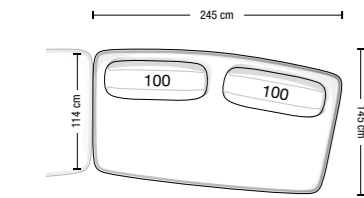

USO COMPONIBILE
SECTIONAL USE