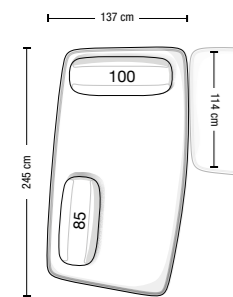

USO PENISOLA
OPEN-END USE