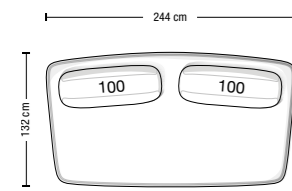

USO INDIPENDENTE
FREE-STANDING USE