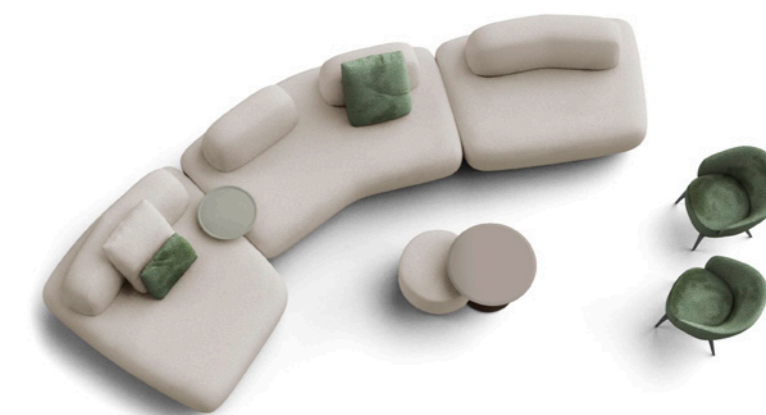

Curve is a system of islands characterised by sensual shapes coupled with soft, sculptural and cosy volumes. A system of sinuous elements that engage in play and accompany each other in original and elegant combinations: archipelagos of islands inspired by organic shapes of nature. The mobile backs enrich the system of sofas, guaranteeing total freedom of movement and comfort. The seat envelops, the backs welcome and follow the body, creating spaces that are ergonomic, private, inviting and versatile.

Le linee morbide e la matericità dei raffinati tessuti definiscono un mondo piacevolmente sospeso, dall'eleganza senza tempo.

Curve è un sistema di divani che disegna un nuovo affascinante spazio domestico: sorprendente, rassicurante e disinvolto.

The alluring archipelago of innovative elements transforms spaces, tempering traditional linearity with sensuality and softness, creating new living and aesthetic dynamics inside the home.

The soft lines and texture of refined fabrics define a pleasantly suspended world that exudes timeless elegance. Curve is a sofa system that generates a new alluring home space: surprising, reassuring and relaxed.

Airy volumes and sculptural shapes engage in play, bringing to life the inviting lines of the KINTAI sofa system.

Seats and backs seamlessly blend in new and unexpected weaves of shapes.

Generous curves harmoniously coexist with architectonic geometries, defining a contemporary and innovative style. strong sartorial personality.